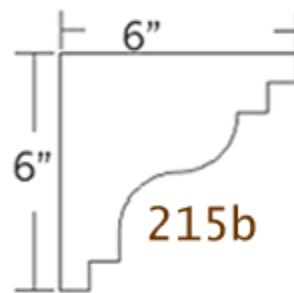

Standard Shapes

* For other shapes, designs, sizes or customer applications, please call or visit our showroom - WNC Foam, 5256 Naranja Street, San Diego, CA 92114