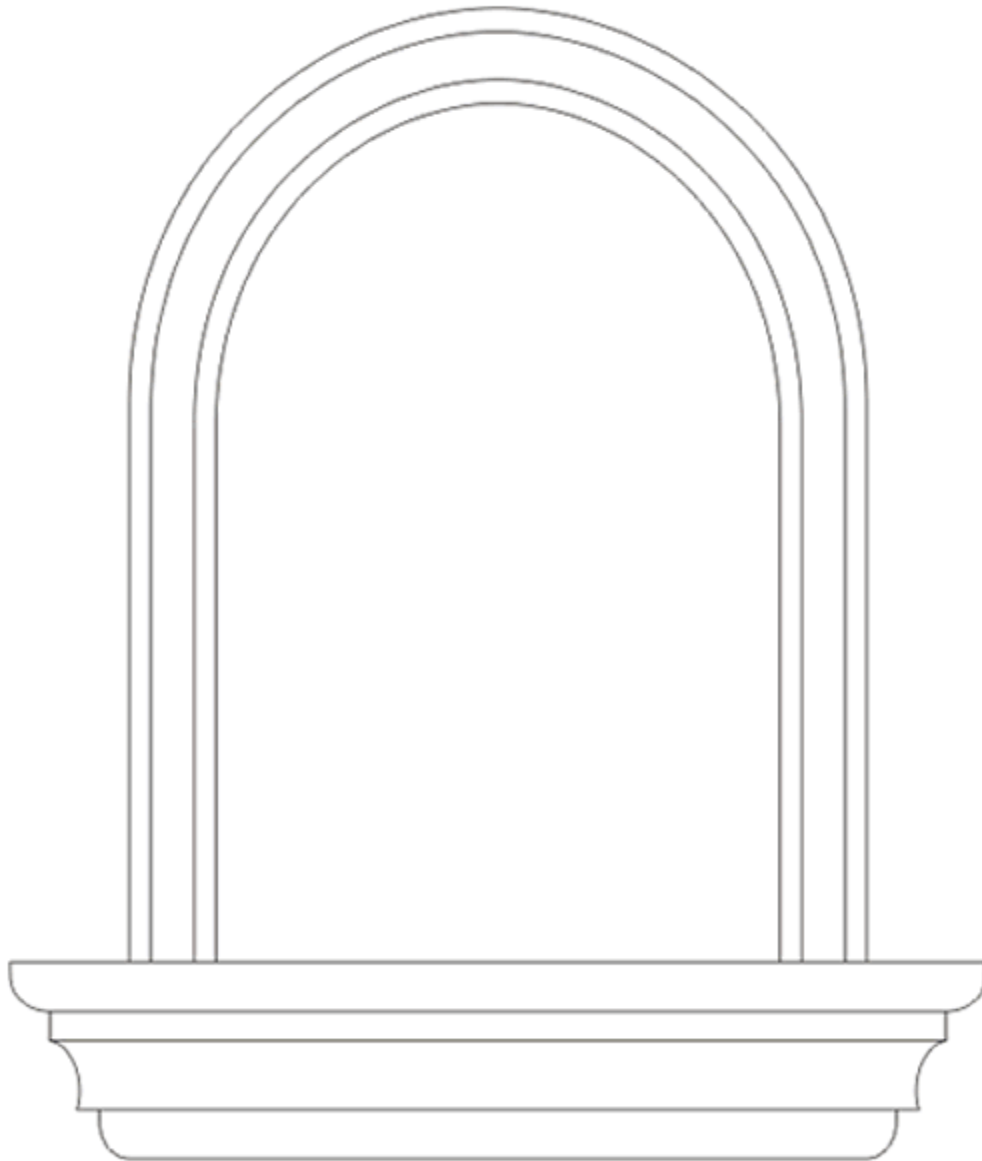

Niche

* For other shapes, designs, sizes or customer applications, please call
or visit or showroom - WNC Foam, 5256 Naranja Street, San Diego, CA 92114